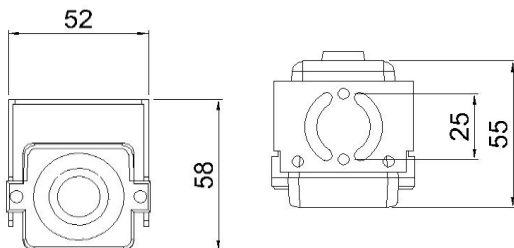

AHD Outdoor Rear View or Side View Camera for Vehicle (Full HD 1080p, 2.1MP, STARVIS, 12 IR LED)

STARVIS

FULL HD
1920x1080

HHV-RU2B

FEATURES

- 1/2.8" 2.1MP SONY Exmor-R STARVIS
- AHD 2.0 : 1080P (30fps), Full HD Resolution
- 3.6mm Fixed Lens, 12 IR LED (940nm Invisible)
- Min. Illumination
Color DSS : 0.0002 Lux / BW DSS : 0.0001 Lux
- 2D DNR (Digital Noise Reduction)
- WDR (Wide Dynamic Range)
- Defog : Defogging foggy video image
- Anti-lighting Protection Design
- Aluminum Die-casting Body, Anodizing Coating
- For Outdoor Rear View, Side View (Left/Right)
- For Indoor Driver View
- IP68 & IP69K Heavy Duty

DIMENSION

Without Bracket

CAMERA SPECIFICATIONS

Effective Pixels	1945(H) x 1097(V) Approx. 2.13M
Total Pixel	1945(H) x 1109(V) Approx. 2.16M
Shutter Speed	Auto / Manual (1/30(1/25) ~1/60000)/ Flicker
Image Sensor	1/2.8" 2.1Mega SONY STARVIS CMOS
Resolution	1080p (Full HD), 30 fps
Lens	3.6mm Mega Pixel Lens
IR LED	12 IR LED, 940nm
S/N Ratio	More than 53dB
Sens-up	x2 / x4 / x8 / x16 / x32
Min. Illumination	Color DSS: 0.0002 Lux BW DSS : 0.0001 Lux
Smart IR	Off / On
E. Zoom	x1 ~ x8
Defog	On/Off
DNR (3D + 2D)	Off / Low / Middle /High
White Balance	Auto / Auto Ext / Preset / Manual
WDR / BLC / HLC	Off/WDR(Low / Middle / High) BLC / HLC
Video Output	AHD
Power Input	DC 12V ± 10%
Power Consumption	Normal : 80mA (IR LED On : Max. 180mA)
Operating Temperature	-20°C ~ +60°C
Dimension	52 (W) x 55 (D) x 58 (H)mm without Bracket